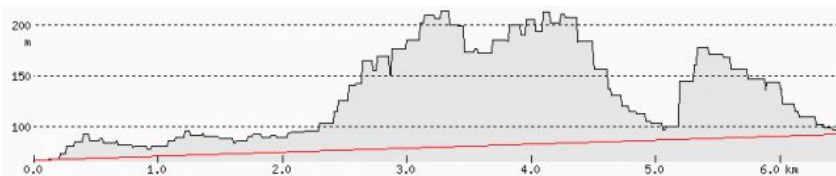

DIGITAL MODES:

Monday 3 July, 2017

For tonight's net we had VK2PMG/SRC as net control and VK2JWA and EA logged in to say hello. Stations transmitting digital modes were VK2PMG/SRC, DLR, and ACD. We started off on the Woodburn repeater, 147.250 FM. After the successful work done on the last few nets with FI Message, I decided that we should reward ourselves with a session transmitting images on Easypal.

The images of shells transmitted by PMG/SRC were sent due to the upcoming visit to the shell exhibit in Queensland by DLR. The cat cartoon was aimed at him also!! All three operators sent images, some needed a BSR (Bad Sector Report). Following the transmission of any bad sectors, the images were perfect. The path profile image was made for the Spring Mountain WICEN exercise. As Chris ACD pointed out, the vertical exaggeration in the plot is considerable and the radio path worked in practice. The net closed at 9.20pm and thanks to those who participated.

Cheers from VK2PMG